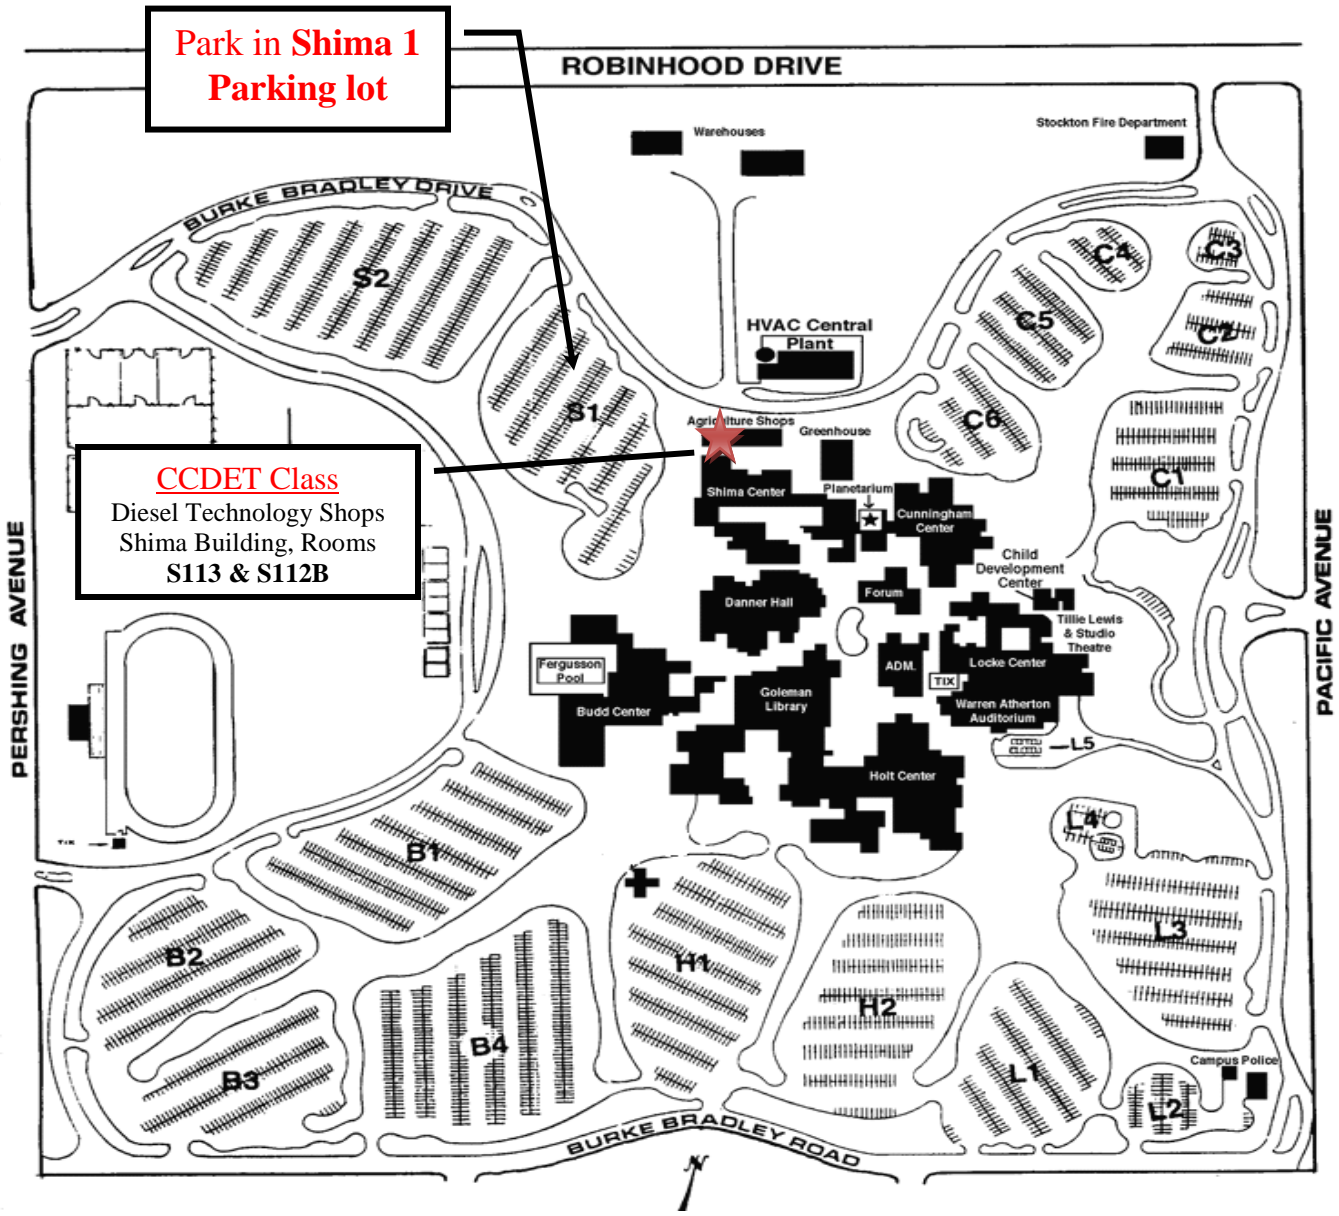

Campus Map with Parking Lots

CCDET Training

At San Joaquin Delta College 5151 Pacific Ave. Stockton CA
Shima Building Room S113

Directions: Traveling north or south on I-5 take March Lane east, (about 1 mile / 5 stop lights) to Pershing Avenue, turn left, go to stop light Burke-Bradley Drive (*North West Entrance*), turn right, look for Shima 1 Parking lot. Park in S-1 or S-2 lots; proceed to classroom S111.

Remember \$2.00 (Quarters or Bills) parking fee as you enter S-1/S-2 parking lots look for yellow machine.

Directions: Traveling north or south on 99 take Hammer Lane west, (about 3 miles) to Pershing Avenue, left, 1 ½ miles to stop light Burke-Bradley Drive (*North West Entrance*), turn left, look for Shima 1 Parking lot. Park in S-1 or S-2 lots; proceed to classroom S111.

Remember \$2.00 (Quarters or Bills) parking fee as you enter S-1/S-2 parking lots look for yellow machine.